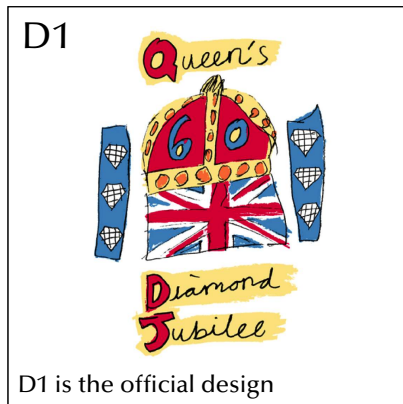

THE QUEEN'S DIAMOND JUBILEE 2012

CREATE AND COMMEMORATE WITH THIS RANGE OF MUGS

CHOOSE YOUR PREFERRED DESIGN